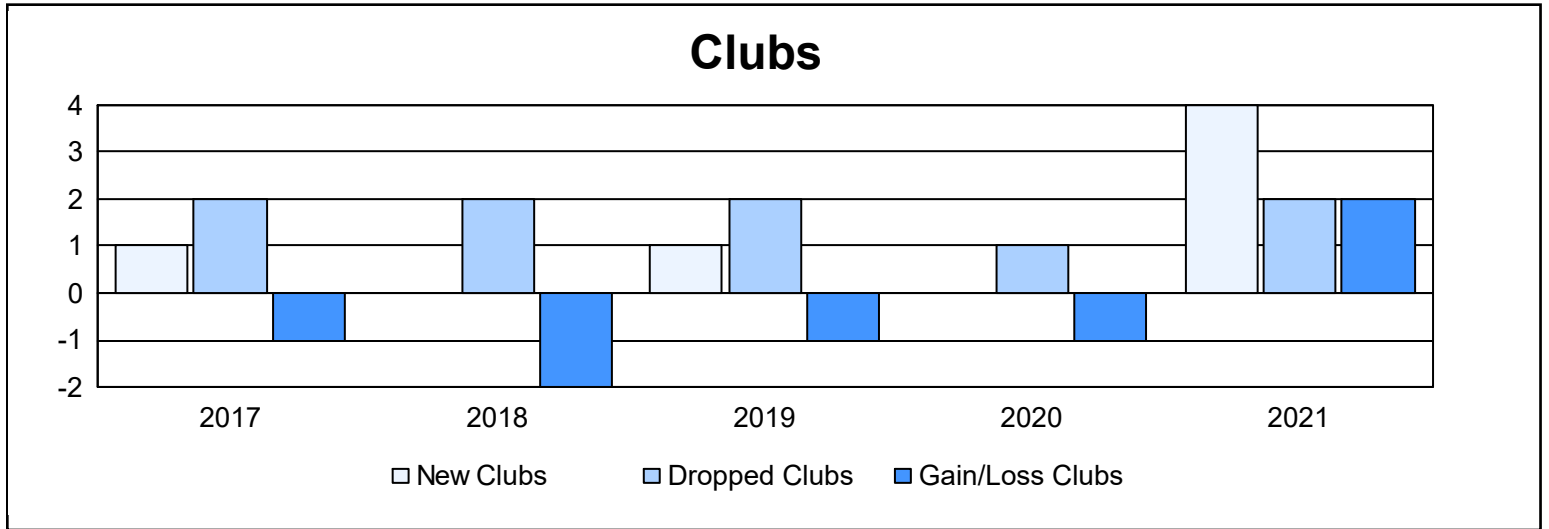

Year	New Clubs	Dropped Clubs	Gain/ Loss Clubs	New Members	Charter Members	Reinstate Members	Transfer Members	Total Member Added	Total Members Dropped	Gain/ Loss Members
2016-2017	1	2	-1	138	33	5	8	184	223	-39
2017-2018	0	2	-2	151	10	2	3	166	271	-105
2018-2019	1	2	-1	91	29	15	2	137	129	8
2019-2020	0	1	-1	123	3	0	4	130	178	-48
2020-2021	4	2	2	43	141	9	8	201	220	-19
<b>Average</b>	<b>1</b>	<b>2</b>	<b>-1</b>	<b>109</b>	<b>43</b>	<b>6</b>	<b>5</b>	<b>164</b>	<b>204</b>	<b>-41</b>

### Membership Composition June 2021 Cumulative