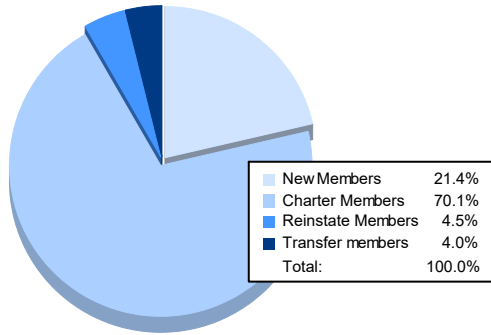

Year	New Clubs	Dropped Clubs	Gain/ Loss Clubs	New Members	Charter Members	Reinstate Members	Transfer Members	Total Member Added	Total Members Dropped	Gain/ Loss Members
2016-2017	1	2	-1	138	33	5	8	184	223	-39
2017-2018	0	2	-2	151	10	2	3	166	271	-105
2018-2019	1	2	-1	91	29	15	2	137	129	8
2019-2020	0	1	-1	123	3	0	4	130	178	-48
2020-2021	4	2	2	43	141	9	8	201	220	-19
<b>Average</b>	<b>1</b>	<b>2</b>	<b>-1</b>	<b>109</b>	<b>43</b>	<b>6</b>	<b>5</b>	<b>164</b>	<b>204</b>	<b>-41</b>

### Membership Composition June 2021 Cumulative

### Gender Composition June 2021 Cumulative