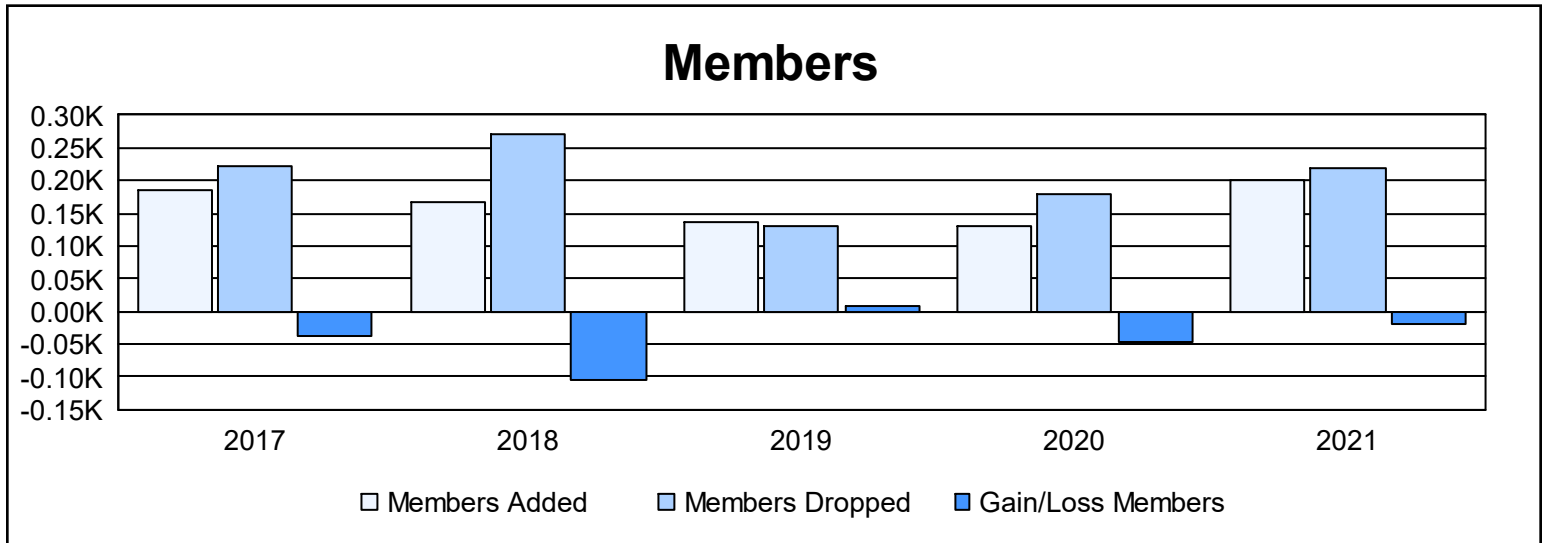

Year	New Clubs	Dropped Clubs	Gain/ Loss Clubs	New Members	Charter Members	Reinstate Members	Transfer Members	Total Member Added	Total Members Dropped	Gain/ Loss Members
2016-2017	1	2	-1	138	33	5	8	184	223	-39
2017-2018	0	2	-2	151	10	2	3	166	271	-105
2018-2019	1	2	-1	91	29	15	2	137	129	8
2019-2020	0	1	-1	123	3	0	4	130	178	-48
2020-2021	4	2	2	43	141	9	8	201	220	-19
<b>Average</b>	<b>1</b>	<b>2</b>	<b>-1</b>	<b>109</b>	<b>43</b>	<b>6</b>	<b>5</b>	<b>164</b>	<b>204</b>	<b>-41</b>

### Membership Composition June 2021 Cumulative